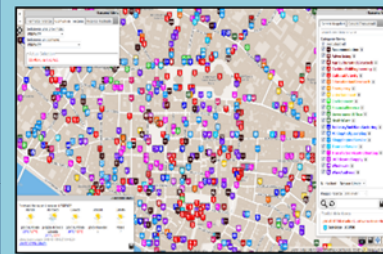

Big Data Analytics

Smartening Tools

Development Tools

Km4City Smart City API

Tools for City Operators and Decision Makers

Smart City Dashboard

[Http://dashboard.km4city.org/](http://dashboard.km4city.org/)

Smart Decision Support

[Http://Smartds.km4city.org](http://Smartds.km4city.org)

ServiceMap browser

[Http://servicemap.km4city.org](http://servicemap.km4city.org)

Twitter Vigilance

[Http://www.disit.org/tv](http://www.disit.org/tv)