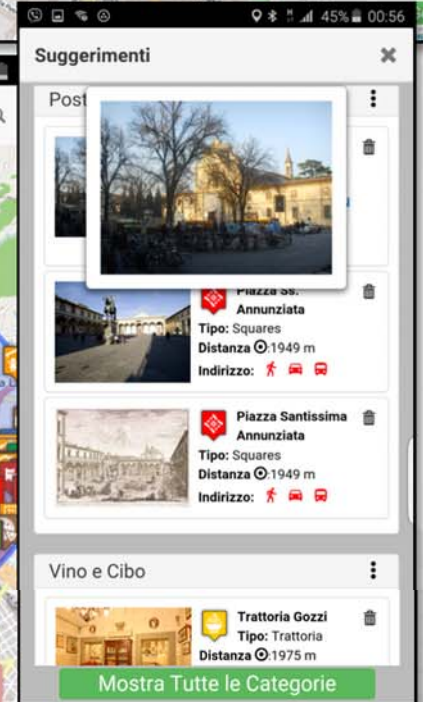

Analyzers of City User Behavior

Tools for Final Users

Mobile e Web Apps

[Http://www.km4city.org/webapp](http://www.km4city.org/webapp)

[Http://www.km4city.org](http://www.km4city.org)

[Http://www.km4city.org/app](http://www.km4city.org/app)

UNIVERSITÀ
DEGLI STUDI
FIRENZE

DINFO
DIPARTIMENTO DI
INGEGNERIA
DELL'INFORMAZIONE

DISIT
DISTRIBUTED SYSTEMS
AND INTERNET
TECHNOLOGIES LAB
<http://www.disit.org>

Km4CityMobile App

web application

<http://www.km4city.org>