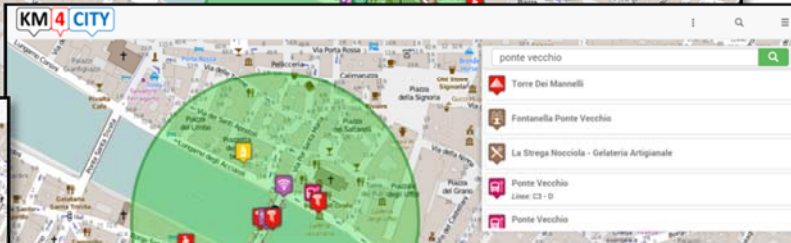

UNIVERSITÀ
DEGLI STUDI
FIRENZE

DINFO
DIPARTIMENTO DI
INGEGNERIA
DELL'INFORMAZIONE

DISIT
DISTRIBUTED SYSTEMS
AND INTERNET
TECHNOLOGIES LAB
<http://www.disit.org>

Km4CityMobile App

web application

<http://www.km4city.org>

km4City Roadmap

2013

Km4City 1.1

- Tuscany Map Cultural Heritage
- Services - Enrichment cities
- AVM - Event in the city
- Sensors - Digital Locations
- Parking - Fresh places

- <http://servicemap.km4city.org> API
- <http://log.disit.org>
- <http://www.disit.org/fodd>
- <http://www.disit.org/tv> Twitter Vigilance
- <http://smartds.km4city.org>