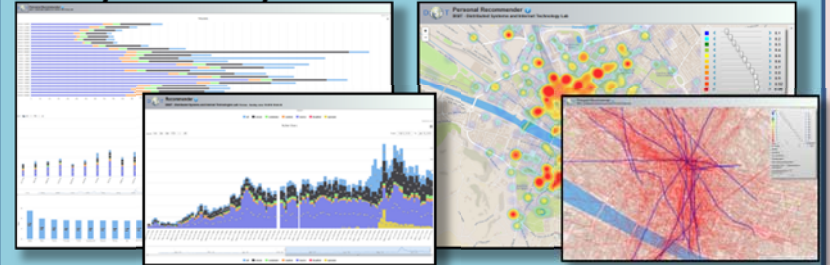

Big Data Analytics

Smartening Tools

Development Tools

Km4City Smart City API

Tools for City Operators and Decision Makers

Smart City Dashboard

[Http://dashboard.km4city.org/](http://dashboard.km4city.org/)

Smart Decision Support

Analyzers of City User Behavior

Tools for Final Users

Mobile e Web Apps

[Http://www.km4city.org/webapp](http://www.km4city.org/webapp)

[Http://www.km4city.org](http://www.km4city.org)

[Http://www.km4city.org/app](http://www.km4city.org/app)