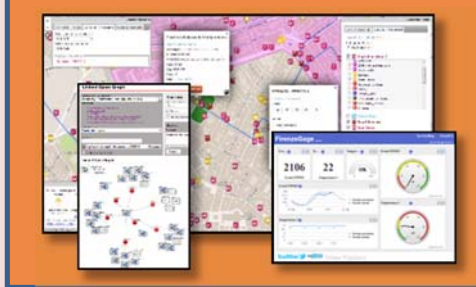

Nessun Limit

100 metri

Risultati della ricerca

più di 4000 risultati, attivato clustering

Services 16858

StreetMap contributors, CC-BY-SA, Imagery © Mapbox

Transport systems
Mobility, parking

Public Services
Govern, events,

Sensors, IOT
Cameras, ..

Environment,
Water, energy

Shops, services,
operators

Social Media
WiFi, network

Static, Slow and Real Time data flows

DISCES -- Distributed and parallel architecture on Cloud

Km4City Smart City Engine

Big Data Analytics

Smartening Tools

Development Tools

Km4City Smart City API

Tools for City Operators and Decision Makers

Smart City Dashboard

[Http://dashboard.km4city.org/](http://dashboard.km4city.org/)

Smart Decision Support