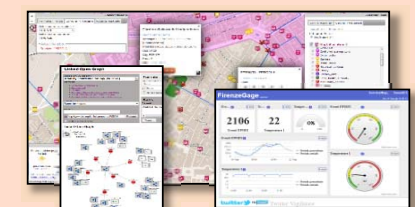

User influencing, engaging, monitoring & Follow Up

City & City Operators Strategy Editor

Rule name	Type	#sent	#viewed	#viewed on #sent	Description
daily_event_de	ENGAGEMENT	1 (0%)	0 (0%)	0%	Suggest (in german) an event currently on in Flore
daily_event_en	ENGAGEMENT	1720 (2.12%)	70 (7.1%)	4.07%	Suggest (in english) an event currently on in Flore
- commuter		5 (0.29%)	0 (0%)	0 (0%)	
- student		14 (0.81%)	0 (0%)	0 (0%)	
- tourist		1462 (85%)	25 (35.71%)	25 (1.71%)	
- citizen		113 (6.57%)	39 (55.71%)	39 (34.51%)	
- operator		0 (0%)	0 (0%)	0 (0%)	
- disabled		0 (0%)	0 (0%)	0 (0%)	
- all		119 (6.92%)	6 (8.57%)	6 (5.04%)	
daily_event_es	ENGAGEMENT	6 (0.01%)	4 (0.41%)	66.67%	Suggest (in spanish) an event currently on in Flore
daily_event_fr	ENGAGEMENT	6 (0.01%)	0 (0%)	0%	Suggest (in french) an event currently on in Flore
daily_event_it	ENGAGEMENT				Suggest (in italian) an event currently on in Flore
parking_en	ASSISTENTE				Suggest (in english) if the user parked in a residential
parking_es	ASSISTENTE				Suggest (in spanish) if the user parked in a residential
parking_it	ASSISTENTE				Suggest (in italian) if the user parked in a residential
shoot_a_photo_de	ENGAGEMENT				Suggest (in german) a contribution for a nearby point-of-interest

Public Services
Govern, events, ...

Sensors, IOT
Cameras, ...

Environment,
Water, energy

Shops, services,
operators

Social Media
WiFi, network

Km4City Smart City Engine

Big Data Analytics

Smartening Tools

Development Tools

Static, Slow and Real Time data flows

DISCES -- Distributed and parallel architecture on Cloud

Km4City Smart City API

City Operators and Decision Makers

Dashboards

Smart Decision

ServiceMap browser