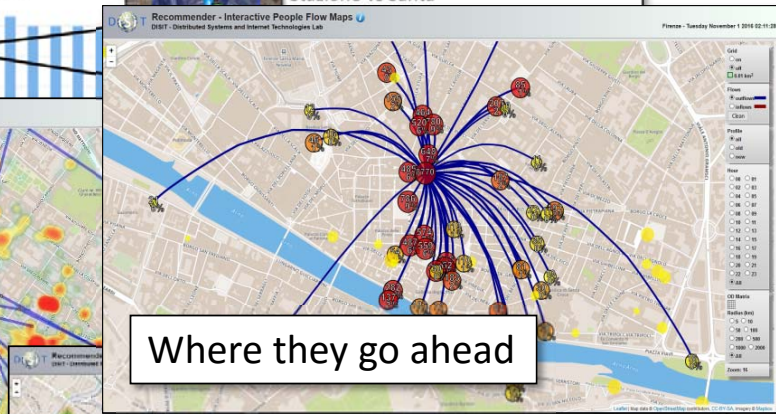

UNIVERSITÀ
DEGLI STUDI
FIRENZE

DINFO
DIPARTIMENTO DI
INGEGNERIA
DELL'INFORMAZIONE

DISIT
DISTRIBUTED SYSTEMS
AND INTERNET
TECHNOLOGIES LAB
<http://www.disit.org>

User Behavior Analyzer for Collective profiling

smart city expo
WORLD CONGRESS

15-17 NOVEMBER 2016
BARCELONA

Km4City Smart City Ecosystem, November 2016