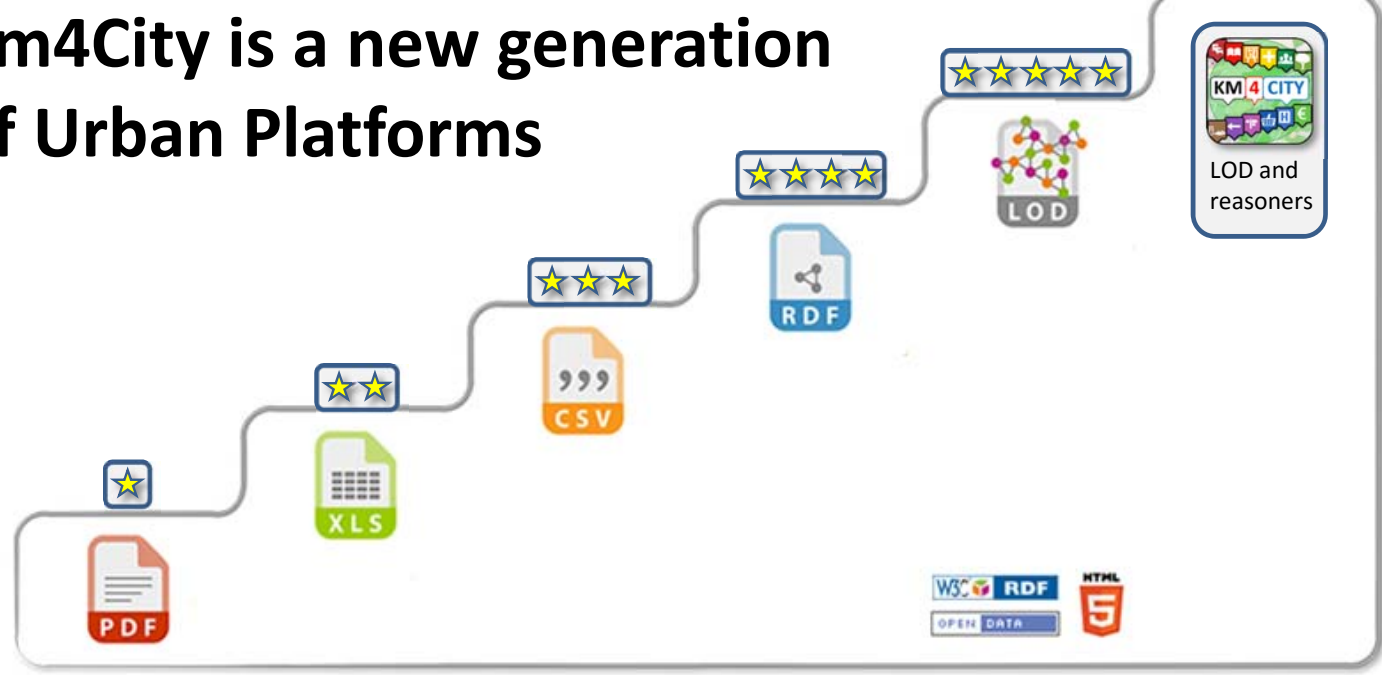

Big Data Tools