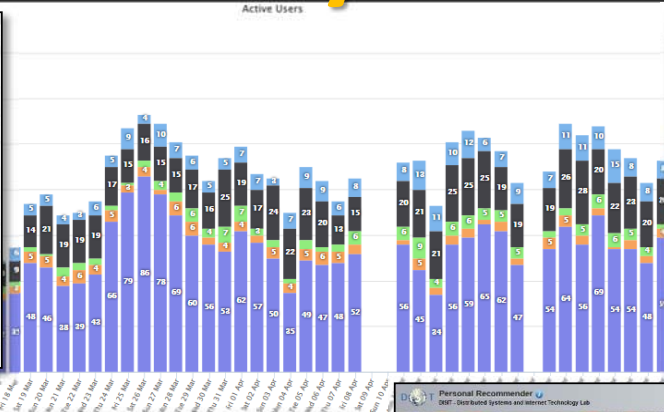

UNIVERSITÀ
DEGLI STUDI
FIRENZE

DINFO
DIPARTIMENTO DI
INGEGNERIA
DELL'INFORMAZIONE

DISIT
DISTRIBUTED SYSTEMS
AND INTERNET
TECHNOLOGIES LAB
<http://www.disit.org>

User Behavior Analyzer for Collective profiling

smart city expo
WORLD CONGRESS

15-17 NOVEMBER 2016
BARCELONA

Km4City Smart City Ecosystem, November 2016