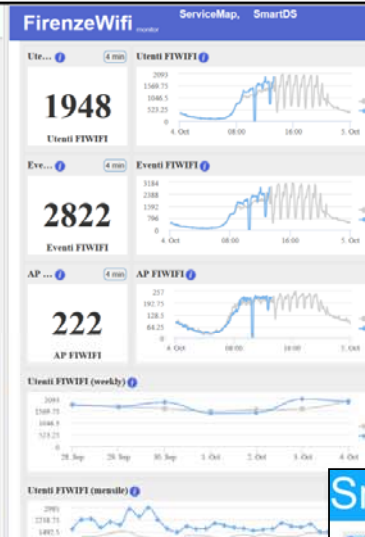

User influencing, engaging, monitoring & Follow Up

City & City Operators Strategy Editor

Rule name	Type	#sent	#viewed	#viewed on #sent	Description
daily_event_de	ENGAGEMENT	1 (0%)	0 (0%)	0%	Suggest (in german) an event currently on in Flore
daily_event_en	ENGAGEMENT	1720 (2.12%)	70 (7.1%)	4.07%	Suggest (in english) an event currently on in Flore
- commuter		5 (0.29%)	0 (0%)	0 (0%)	
- student		14 (0.81%)	0 (0%)	0 (0%)	
- tourist		1462 (85%)	25 (35.71%)	25 (1.71%)	
- citizen		113 (6.57%)	39 (55.71%)	39 (34.51%)	
- operator		0 (0%)	0 (0%)	0 (0%)	
- disabled		0 (0%)	0 (0%)	0 (0%)	
- all		119 (6.92%)	6 (8.57%)	6 (5.04%)	
daily_event_es	ENGAGEMENT	6 (0.01%)	4 (0.41%)	66.67%	Suggest (in spanish) an event currently on in Flore
daily_event_fr	ENGAGEMENT	6 (0.01%)	0 (0%)	0%	Suggest (in french) an event currently on in Flore
daily_event_it	ENGAGEMENT				Suggest (in italian) an event currently on in Flore
parking_en	ASSISTENTE				Suggest (in english) if the user parked in a residential
parking_es	ASSISTENTE				Suggest (in spanish) if the user parked in a residential
parking_it	ASSISTENTE				Suggest (in italian) if the user parked in a residential
shoot_a_photo_de	ENGAGEMENT				Suggest (in german) a contribution for a nearby point-of-interest

Inform
Engage
Stimulate / recommend
Provide Bonus
motivatinmg

Any Mobile and Web App

Strategy enforced

Stand: F680

Smart City Dashboard

Km4City Smart City Ecosystem, November 2016

Transport systems
Mobility, parking