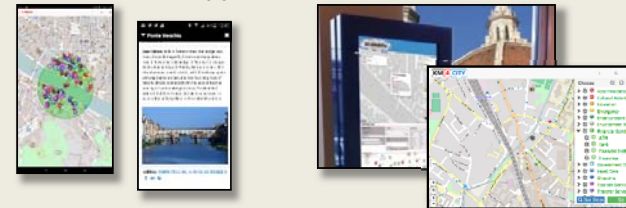

Development Tools

Static, Slow and Real Time data flows

DISCES -- Distributed and parallel architecture on Cloud

Km4City Smart City API

City Operators and Decision Makers

Dashboards

Smart Decision

ServiceMap browser

Twitter Vigilance

Analyzers of City User Behavior

Tools for Final Users

Mobile e Web Apps

UNIVERSITÀ
DEGLI STUDI
FIRENZE

DINFO
DIPARTIMENTO DI
INGEGNERIA
DELL'INFORMAZIONE

DISIT
DISTRIBUTED SYSTEMS
AND INTERNET
TECHNOLOGIES LAB
<http://www.disit.org>