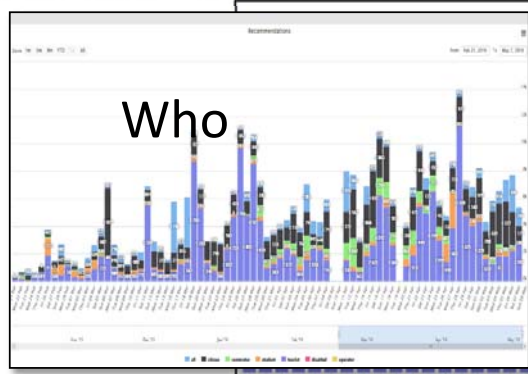

UNIVERSITÀ
DEGLI STUDI
FIRENZE

DINFO
DIPARTIMENTO DI
INGEGNERIA
DELL'INFORMAZIONE

DISIT
DISTRIBUTED SYSTEMS
AND INTERNET
TECHNOLOGIES LAB
<http://www.disit.org>

User Behavior Analyzer for Collective profiling

smart city expo
WORLD CONGRESS

15-17 NOVEMBER 2016
BARCELONA

Km4City Smart City Ecosystem, November 2016