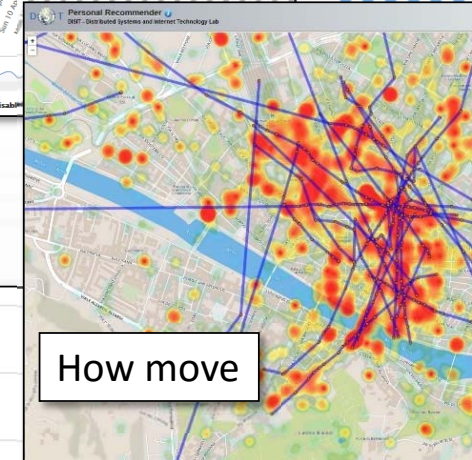

UNIVERSITÀ
DEGLI STUDI
FIRENZE

DINFO
DIPARTIMENTO DI
INGEGNERIA
DELL'INFORMAZIONE

DISIT
DISTRIBUTED SYSTEMS
AND INTERNET
TECHNOLOGIES LAB
<http://www.disit.org>

User Behavior Analyzer for Collective profiling

smart city expo
WORLD CONGRESS

15-17 NOVEMBER 2016
BARCELONA

Km4City Smart City Ecosystem, November 2016