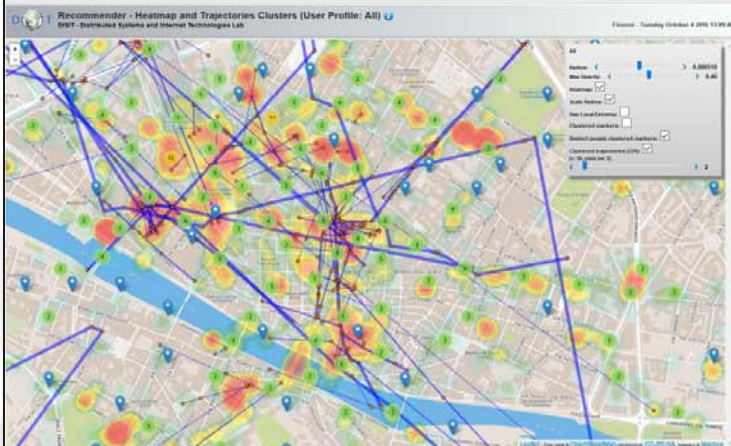

User influencing, engaging, monitoring & Follow Up

City & City Operators Strategy Editor

Rule name	Type	#sent	#viewed	#viewed on #sent	Description
daily_event_de	ENGAGEMENT	1 (0%)	0 (0%)	0%	Suggest (in german) an event currently on in Flore
daily_event_en	ENGAGEMENT	1720 (2.12%)	70 (7.1%)	4.07%	Suggest (in english) an event currently on in Flore
- commuter		5 (0.29%)	0 (0%)	0 (0%)	
- student		14 (0.81%)	0 (0%)	0 (0%)	
- tourist		1462 (85%)	25 (35.71%)	25 (1.71%)	
- citizen		113 (6.57%)	39 (55.71%)	39 (34.51%)	
- operator		0 (0%)	0 (0%)	0 (0%)	
- disabled		0 (0%)	0 (0%)	0 (0%)	
- all		119 (6.92%)	6 (8.57%)	6 (5.04%)	
daily_event_es	ENGAGEMENT	6 (0.01%)	4 (0.41%)	66.67%	Suggest (in spanish) an event currently on in Flore
daily_event_fr	ENGAGEMENT	6 (0.01%)	0 (0%)	0%	Suggest (in french) an event currently on in Flore
daily_event_it	ENGAGEMENT				Suggest (in italian) an event currently on in Flore
parking_en	ASSISTENTE				Suggest (in english) if the user parked in a residential
parking_es	ASSISTENTE				Suggest (in spanish) if the user parked in a residential
parking_it	ASSISTENTE				Suggest (in italian) if the user parked in a residential
shoot_a_photo_de	ENGAGEMENT				Suggest (in german) a contribution for a nearby point-of-interest

Inform
Engage
Stimulate / recommend
Provide Bonus
motivatinmg

Any Mobile and Web App

Strategy enforced

Stand: F680

Smart City Dashboard

Km4City Smart City Ecosystem, November 2016

Transport systems
Mobility, parking

Public Services
Govern, events, ...

Sensors, IOT
Cameras, ...

Environment,
Water, energy

Shops, services,
operators

Social Media
WiFi, network

Km4City Smart City Engine

Big Data Analytics

Smartening Tools

Development Tools

Static, Slow and Real Time data flows

DISCES -- Distributed and parallel architecture on Cloud

Km4City Smart City API

City Operators and Decision Makers

Dashboards

Smart Decision

ServiceMap browser