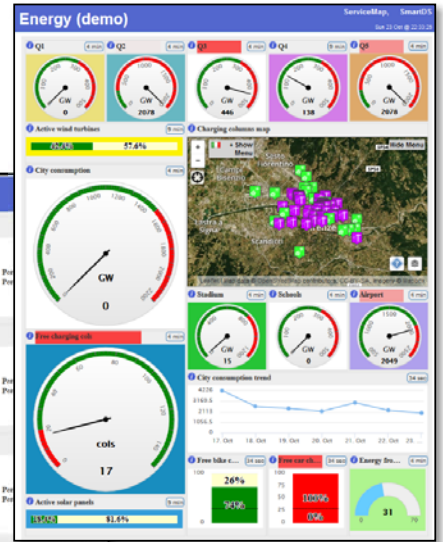

User influencing, engaging, monitoring & Follow Up

City & City Operators Strategy Editor

Rule name	Type	#sent	#viewed	#viewed on #sent	Description
daily_event_de	ENGAGEMENT	1 (0%)	0 (0%)	0%	Suggest (in german) an event currently on in Flore
daily_event_en	ENGAGEMENT	1720 (2.12%)	70 (7.1%)	4.07%	Suggest (in english) an event currently on in Flore
- commuter		5 (0.29%)	0 (0%)	0 (0%)	
- student		14 (0.81%)	0 (0%)	0 (0%)	
- tourist		1462 (85%)	25 (35.71%)	25 (1.71%)	
- citizen		113 (6.57%)	39 (55.71%)	39 (34.51%)	
- operator		0 (0%)	0 (0%)	0 (0%)	
- disabled		0 (0%)	0 (0%)	0 (0%)	
- all		119 (6.92%)	6 (8.57%)	6 (5.04%)	
daily_event_es	ENGAGEMENT	6 (0.01%)	4 (0.41%)	66.67%	Suggest (in spanish) an event currently on in Flore
daily_event_fr	ENGAGEMENT	6 (0.01%)	0 (0%)	0%	Suggest (in french) an event currently on in Flore
daily_event_it	ENGAGEMENT				Suggest (in italian) an event currently on in Flore
parking_en	ASSISTENTE				Suggest (in english) if the user parked in a residential
parking_es	ASSISTENTE				Suggest (in spanish) if the user parked in a residential
parking_it	ASSISTENTE				Suggest (in italian) if the user parked in a residential
shoot_a_photo_de	ENGAGEMENT				Suggest (in german) a contribution for a nearby point-of-interest

Inform
Engage
Stimulate / recommend
Provide Bonus
motivatinmg

Any Mobile and Web App

Strategy enforced

Stand: F680

Smart City Dashboard

Km4City Smart City Ecosystem, November 2016

Transport systems
Mobility, parking

Public Services
Govern, events, ...

Sensors, IOT
Cameras, ...

Environment,
Water, energy

Shops, services,
operators

Social Media
WiFi, network

Km4City Smart City Engine

Big Data Analytics

Smartening Tools

Development Tools

Static, Slow and Real Time data flows

DISCES -- Distributed and parallel architecture on Cloud

Km4City Smart City API

City Operators and Decision Makers

Dashboards

Smart Decision

ServiceMap browser