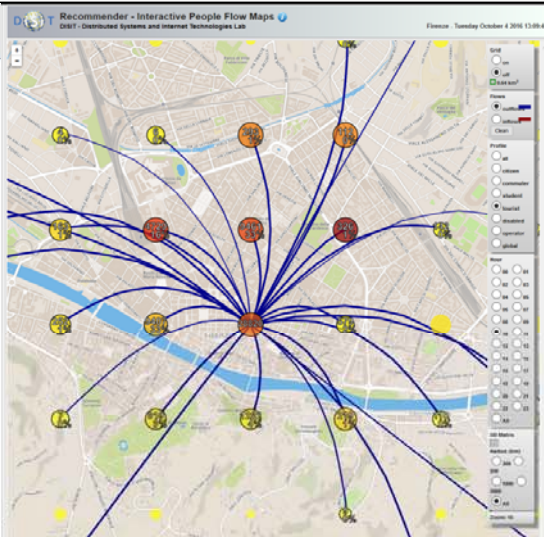

User influencing, engaging, monitoring & Follow Up

City & City Operators Strategy Editor

Rule name	Type	#sent	#viewed	#viewed on #sent	Description
daily_event_de	ENGAGEMENT	1 (0%)	0 (0%)	0%	Suggest (in german) an event currently on in Flore
daily_event_en	ENGAGEMENT	1720 (2.12%)	70 (7.1%)	4.07%	Suggest (in english) an event currently on in Flore
- commuter		5 (0.29%)	0 (0%)	0 (0%)	
- student		14 (0.81%)	0 (0%)	0 (0%)	
- tourist		1462 (85%)	25 (35.71%)	25 (1.71%)	
- citizen		113 (6.57%)	39 (55.71%)	39 (34.51%)	
- operator		0 (0%)	0 (0%)	0 (0%)	
- disabled		0 (0%)	0 (0%)	0 (0%)	
- all		119 (6.92%)	6 (8.57%)	6 (5.04%)	
daily_event_es	ENGAGEMENT	6 (0.01%)	4 (0.41%)	66.67%	Suggest (in spanish) an event currently on in Flore
daily_event_fr	ENGAGEMENT	6 (0.01%)	0 (0%)	0%	Suggest (in french) an event currently on in Flore
daily_event_it	ENGAGEMENT				Suggest (in italian) an event currently on in Flore
parking_en	ASSISTENTE				Suggest (in english) if the user parked in a residential
parking_es	ASSISTENTE				Suggest (in spanish) if the user parked in a residential
parking_it	ASSISTENTE				Suggest (in italian) if the user parked in a residential
shoot_a_photo_de	ENGAGEMENT				Suggest (in german) a contribution for a nearby point-of-interest

Inform
Engage
Stimulate / recommend
Provide Bonus
motivatinmg

Any Mobile and Web App

Strategy enforced

Stand: F680

Smart City Dashboard

Km4City Smart City Ecosystem, November 2016

Transport systems
Mobility, parking

Public Services
Govern, events, ...

Sensors, IOT
Cameras, ...

Environment,
Water, energy

Shops, services,
operators

Social Media
WiFi, network

Km4City Smart City Engine

Big Data Analytics

Smartening Tools

Development Tools

Static, Slow and Real Time data flows

DISCES -- Distributed and parallel architecture on Cloud

Km4City Smart City API

City Operators and Decision Makers

Dashboards

Smart Decision

ServiceMap browser