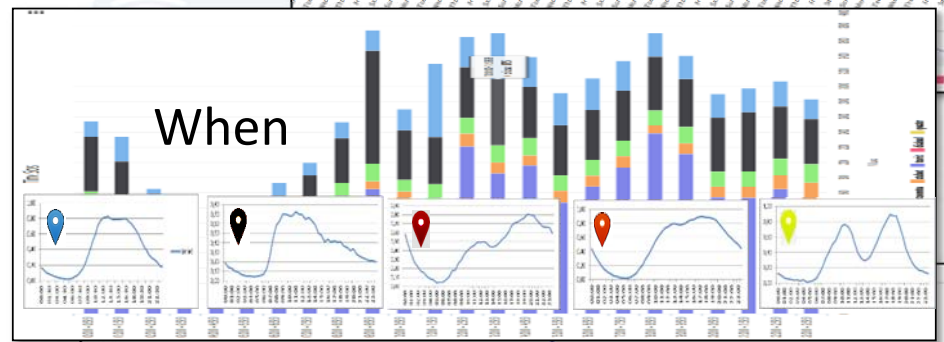

UNIVERSITÀ
DEGLI STUDI
FIRENZE

DINFO
DIPARTIMENTO DI
INGEGNERIA
DELL'INFORMAZIONE

DISIT
DISTRIBUTED SYSTEMS
AND INTERNET
TECHNOLOGIES LAB
<http://www.disit.org>

User Behavior Analyzer for Collective profiling

smart city expo
WORLD CONGRESS

15-17 NOVEMBER 2016
BARCELONA

Km4City Smart City Ecosystem, November 2016