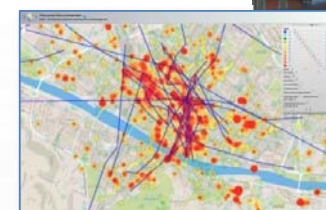

Km4City: Integrated Urban Platform

- **Aggregate & integrate data**
  - Multiple protocols from urban operators, ...
  - open data, IOT, sensors, internet of everything, cloud, mobile devices, Wi-Fi, social media, ...
- **Data Exploitation performing**
  - predictions, reasoning, business intelligence, ..
  - users behavior analysis, decision support system, ..
  - Control Room, Real Time Monitoring tools, ...
- **Produce value from data enabling to**
  - Stimulate virtuous behavior, influence City Users!
  - Put in action CITY Strategies