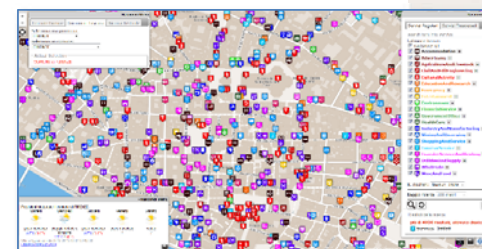

DISIT
DISTRIBUTED SYSTEMS
AND INTERNET
TECHNOLOGIES LAB
<http://www.disit.org>

Stand: F680

Km4City: Integrated Urban Platform

- **Aggregate & integrate data**
 - Multiple protocols from urban operators,
 - open data, IOT, sensors, internet of everything, cloud, mobile devices, Wi-Fi, social media, ...
- **Data Exploitation performing**
 - predictions, reasoning, business intelligence, ..
 - users behavior analysis, decision support system, ..
 - Control Room, Real Time Monitoring tools,
- **Produce value from data enabling to**
 - Stimulate virtuous behavior, influence City Users!
 - Put in action CITY Strategies

Km4City Ontology - RDF Store

- Street-Guide
- Mobility and transport
- Points of interest
- Sensors, IOT, ..
- Energy
- Administration
- Citations from strings
- ..

Km4City is a new generation of Urban Platforms

- Temporal reasoning
- Metadata on the data
- Statistics
- Risk and Resilience
- Licensing
- Open and Private Data
- Static and Real time
- ..

Big Data Tools

Tuscany Region

Road Graph (Tuscany region)

132,923 Roads
389,711 Road Elements
318,160 Road Nodes
1,508,207 Street Numbers

Services (20 cat, 512 cat.)
16 Pub. Transport Operators
21.280 Bus stops & 1081 bus lines
210 Parking areas
796 Traffic Sensors
Info on: points, paths, areas, etc.

Dynamic/real-time

- bus lines: 144 updates X day X line
- parking status: 76 updates X day X sensor
- traffic Sensors: 288 updates X day X sensor
- weather: 2 updates X day for 285 areas
- events: about 60 new events X day
- Wi-Fi: > 350.000 measures X day
- mobiles: > 50.000 measures X day
- more than 35.000 distinct users X day
- From 600.000 to 4.5 M Tweets X day
-many IOT