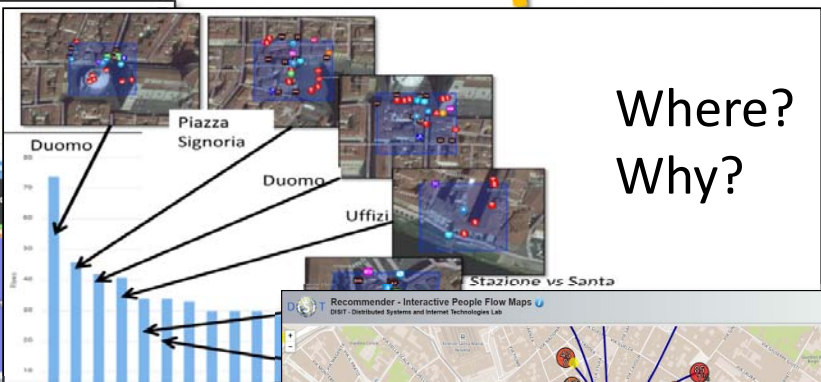

UNIVERSITÀ
DEGLI STUDI
FIRENZE

DINFO
DIPARTIMENTO DI
INGEGNERIA
DELL'INFORMAZIONE

DISIT
DISTRIBUTED SYSTEMS
AND INTERNET
TECHNOLOGIES LAB
<http://www.disit.org>

User Behavior Analyzer for Collective profiling

smart city expo
WORLD CONGRESS

15-17 NOVEMBER 2016
BARCELONA

Km4City Smart City Ecosystem, November 2016