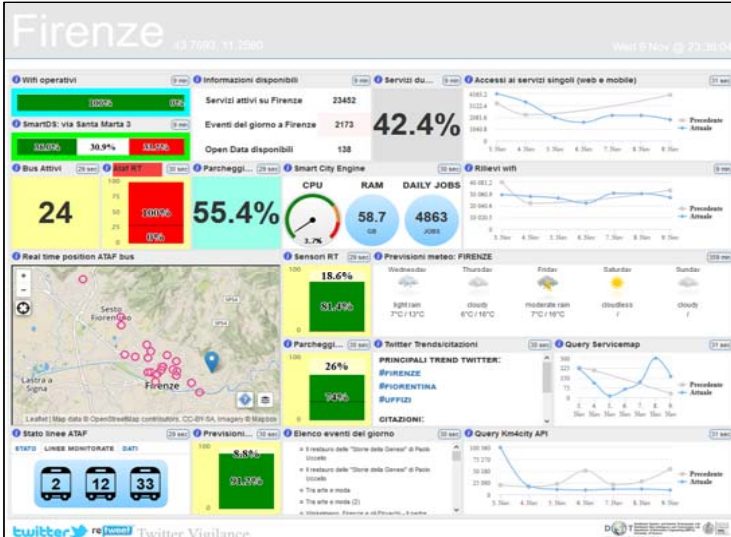

User influencing, engaging, monitoring & Follow Up

City & City Operators Strategy Editor

Rule name	Type	#sent	#viewed	#viewed on #sent	Description
daily_event_de	ENGAGEMENT	1 (0%)	0 (0%)	0%	Suggest (in german) an event currently on in Flore
daily_event_en	ENGAGEMENT	1720 (2.12%)	70 (7.1%)	4.07%	Suggest (in english) an event currently on in Flore
- commuter		5 (0.29%)	0 (0%)	0 (0%)	
- student		14 (0.81%)	0 (0%)	0 (0%)	
- tourist		1462 (85%)	25 (35.71%)	25 (1.71%)	
- citizen		113 (6.57%)	39 (55.71%)	39 (34.51%)	
- operator		0 (0%)	0 (0%)	0 (0%)	
- disabled		0 (0%)	0 (0%)	0 (0%)	
- all		119 (6.92%)	6 (8.57%)	6 (5.04%)	
daily_event_es	ENGAGEMENT	6 (0.01%)	4 (0.41%)	66.67%	Suggest (in spanish) an event currently on in Flore
daily_event_fr	ENGAGEMENT	6 (0.01%)	0 (0%)	0%	Suggest (in french) an event currently on in Flore
daily_event_it	ENGAGEMENT				Suggest (in italian) an event currently on in Flore
parking_en	ASSISTENTE				Suggest (in english) if the user parked in a residential
parking_es	ASSISTENTE				Suggest (in spanish) if the user parked in a residential
parking_it	ASSISTENTE				Suggest (in italian) if the user parked in a residential
shoot_a_photo_de	ENGAGEMENT				Suggest (in german) a contribution for a nearby point-of-interest

Inform
Engage
Stimulate / recommend
Provide Bonus
motivatinmg

Any Mobile and Web App

Strategy enforced

Stand: F680

Smart City Dashboard

Km4City Smart City Ecosystem, November 2016

Transport systems
Mobility, parking

Public Services
Govern, events, ...

Sensors, IOT
Cameras, ...

Environment,
Water, energy

Shops, services,
operators

Social Media
WiFi, network

Km4City Smart City Engine

Big Data Analytics

Smartening Tools

Development Tools

Static, Slow and Real Time data flows

DISCES -- Distributed and parallel architecture on Cloud

Km4City Smart City API

City Operators and Decision Makers

Dashboards

Smart Decision

ServiceMap browser