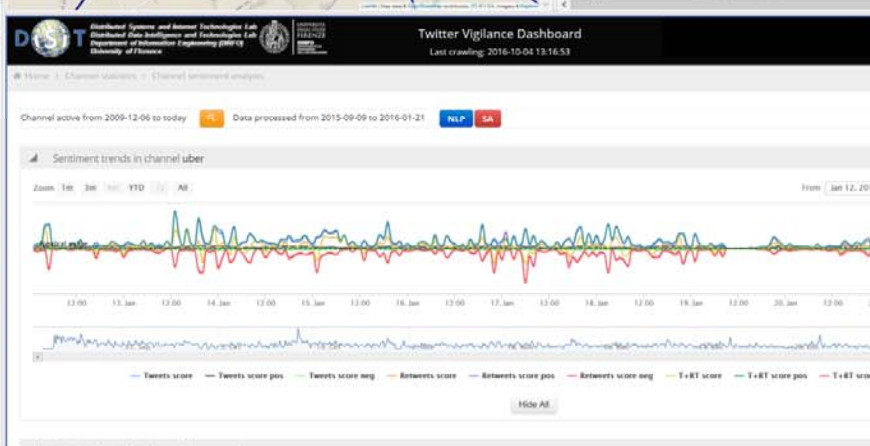

Smart City Dashboard