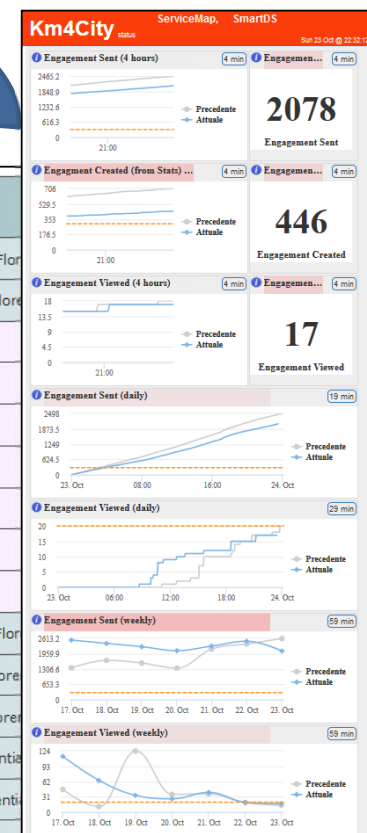

DISIT
DISTRIBUTED SYSTEMS
AND INTERNET
TECHNOLOGIES LAB
<http://www.disit.org>

User Behavior Analyzer for Collective profiling

smart city expo
WORLD CONGRESS

15-17 NOVEMBER 2016
BARCELONA

Km4City Smart City Ecosystem, November 2016

User influencing, engaging, monitoring & Follow Up

City & City Operators Strategy Editor

Rule name	Type	#sent	#viewed	#viewed on #sent	Description
daily_event_de	ENGAGEMENT	1 (0%)	0 (0%)	0%	Suggest (in german) an event currently on in Flore
daily_event_en	ENGAGEMENT	1720 (2.12%)	70 (7.1%)	4.07%	Suggest (in english) an event currently on in Flore
- commuter		5 (0.29%)	0 (0%)	0 (0%)	
- student		14 (0.81%)	0 (0%)	0 (0%)	
- tourist		1462 (85%)	25 (35.71%)	25 (1.71%)	
- citizen		113 (6.57%)	39 (55.71%)	39 (34.51%)	
- operator		0 (0%)	0 (0%)	0 (0%)	
- disabled		0 (0%)	0 (0%)	0 (0%)	
- all		119 (6.92%)	6 (8.57%)	6 (5.04%)	
daily_event_es	ENGAGEMENT	6 (0.01%)	4 (0.41%)	66.67%	Suggest (in spanish) an event currently on in Flore
daily_event_fr	ENGAGEMENT	6 (0.01%)	0 (0%)	0%	Suggest (in french) an event currently on in Flore
daily_event_it	ENGAGEMENT				Suggest (in italian) an event currently on in Flore
parking_en	ASSISTENTE				Suggest (in english) if the user parked in a residential
parking_es	ASSISTENTE				Suggest (in spanish) if the user parked in a residential
parking_it	ASSISTENTE				Suggest (in italian) if the user parked in a residential
shoot_a_photo_de	ENGAGEMENT				Suggest (in german) a contribution for a nearby point-of-interest