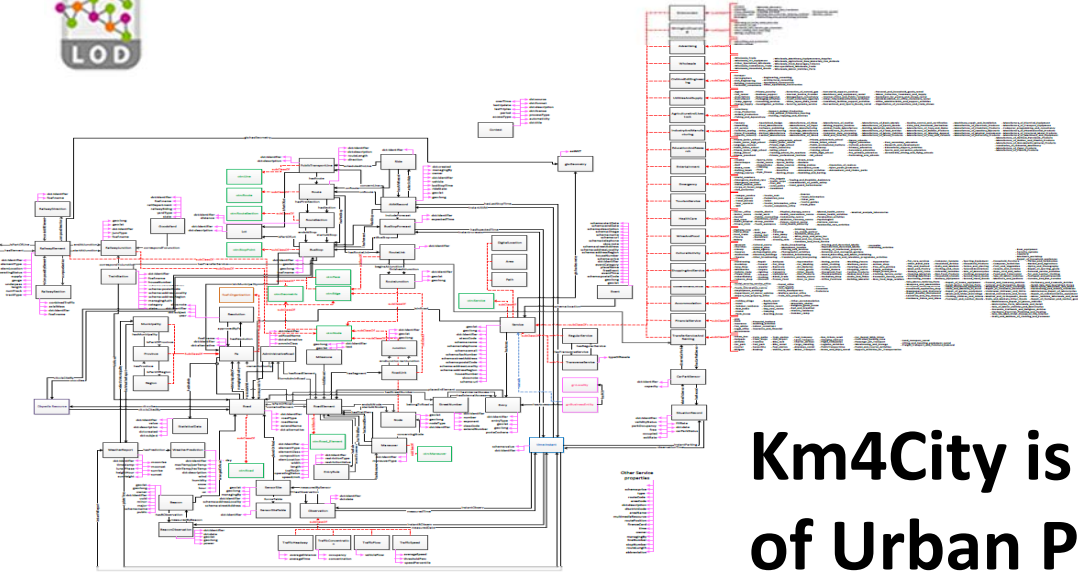

DISIT
DISTRIBUTED SYSTEMS
AND INTERNET
TECHNOLOGIES LAB
<http://www.disit.org>

Stand: F680

Km4City: Integrated Urban Platform

- **Aggregate & integrate data**
 - Multiple protocols from urban operators,
 - open data, IOT, sensors, internet of everything, cloud, mobile devices, Wi-Fi, social media, ...
- **Data Exploitation performing**
 - predictions, reasoning, business intelligence, ..
 - users behavior analysis, decision support system, ..
 - Control Room, Real Time Monitoring tools,
- **Produce value from data enabling to**
 - Stimulate virtuous behavior, influence City Users!
 - Put in action CITY Strategies

Km4City Ontology - RDF Store

- Street-Guide
- Mobility and transport
- Points of interest
- Sensors, IOT, ..
- Energy
- Administration
- Citations from strings
- ..

Km4City is a new generation of Urban Platforms