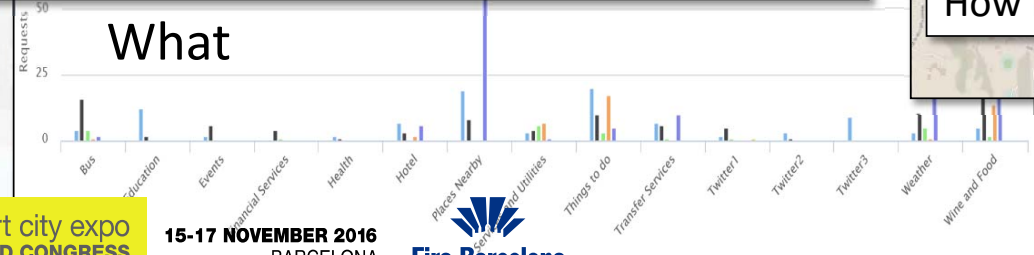

UNIVERSITÀ
DEGLI STUDI
FIRENZE

DINFO
DIPARTIMENTO DI
INGEGNERIA
DELL'INFORMAZIONE

DISIT
DISTRIBUTED SYSTEMS
AND INTERNET
TECHNOLOGIES LAB
<http://www.disit.org>

User Behavior Analyzer for Collective profiling

smart city expo
WORLD CONGRESS

15-17 NOVEMBER 2016
BARCELONA

Km4City Smart City Ecosystem, November 2016