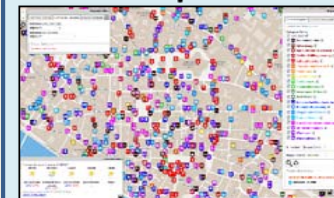

Public Services
Govern, events, ...

Sensors, IOT
Cameras, ...

Environment,
Water, energy

Shops, services,
operators

Social Media
WiFi, network

Km4City Smart City Engine

Big Data Analytics

Smartening Tools

Development Tools

Static, Slow and Real Time data flows

DISCES -- Distributed and parallel architecture on Cloud

Km4City Smart City API

City Operators and Decision Makers

Dashboards

Smart Decision

ServiceMap browser

Twitter Vigilance

Analyzers of City User Behavior

Tools for Final Users

Mobile e Web Apps

UNIVERSITÀ
DEGLI STUDI
FIRENZE

DINFO
DIPARTIMENTO DI
INGEGNERIA
DELL'INFORMAZIONE

DISIT
DISTRIBUTED SYSTEMS
AND INTERNET
TECHNOLOGIES LAB
<http://www.disit.org>